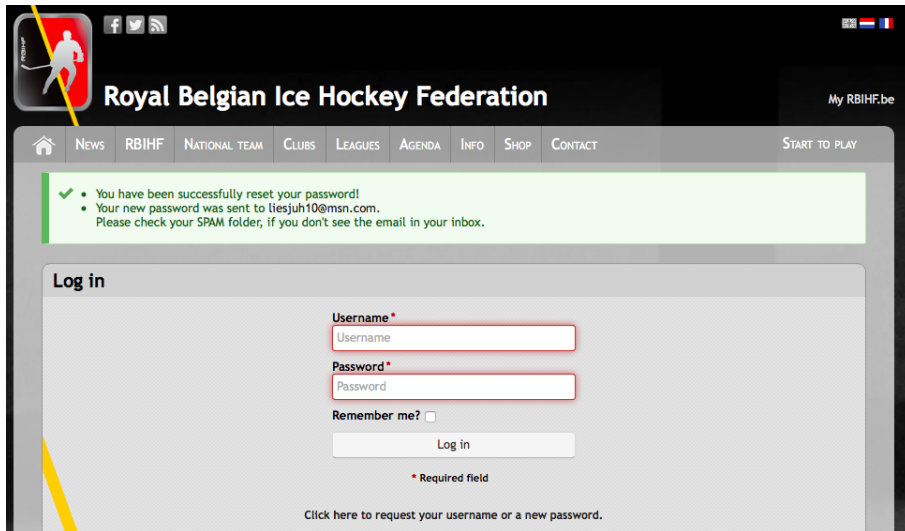

Stap 6:

Als je de link op in de mail aanklikt, keer je terug naar de website en krijg je de melding dat er weer een mail wordt verstuurd met het nieuwe wachtwoord.

De mail ziet er als volgt uit:

LISA MAES,
You have successfully reset your password. You can find your new password below. Please contact the webmaster (webmaster@rbihf.be) if you did not request this password reset.
Username: lmaes
New password: **Eb39e8be**
Please do not reply to this message. Replies to this message will be ignored.

Stap 6:

Meld je nu aan met het nieuwe wachtwoord en de username die ook in de mail wordt vermeld.

Stap 7:

Als je bent aangemeld kan je je wachtwoord ook veranderen naar iets anders. Ga in de menu naar **'My profile'**. Vervolgens kies je in het menu voor **'Personal details'**.

Main Menu version 1.2.0 (Sep 2009) HOME MyPage My profile Club Administration E-Score Events Calendar League Administrator KBIJF Membership Reports Penalty Admin HockEduc Zone Club Financials Available Help Files My RBIHF.be For additional support please e-mail webmaster@rbihf.be LOG OUT	My KBIJF v 0.9.11 Back to Main Menu Statistics Penalty points Certifications Personal Details My Membership Black Tie Party . Home . For additional support please e-mail webmaster@rbihf.be LOG OUT